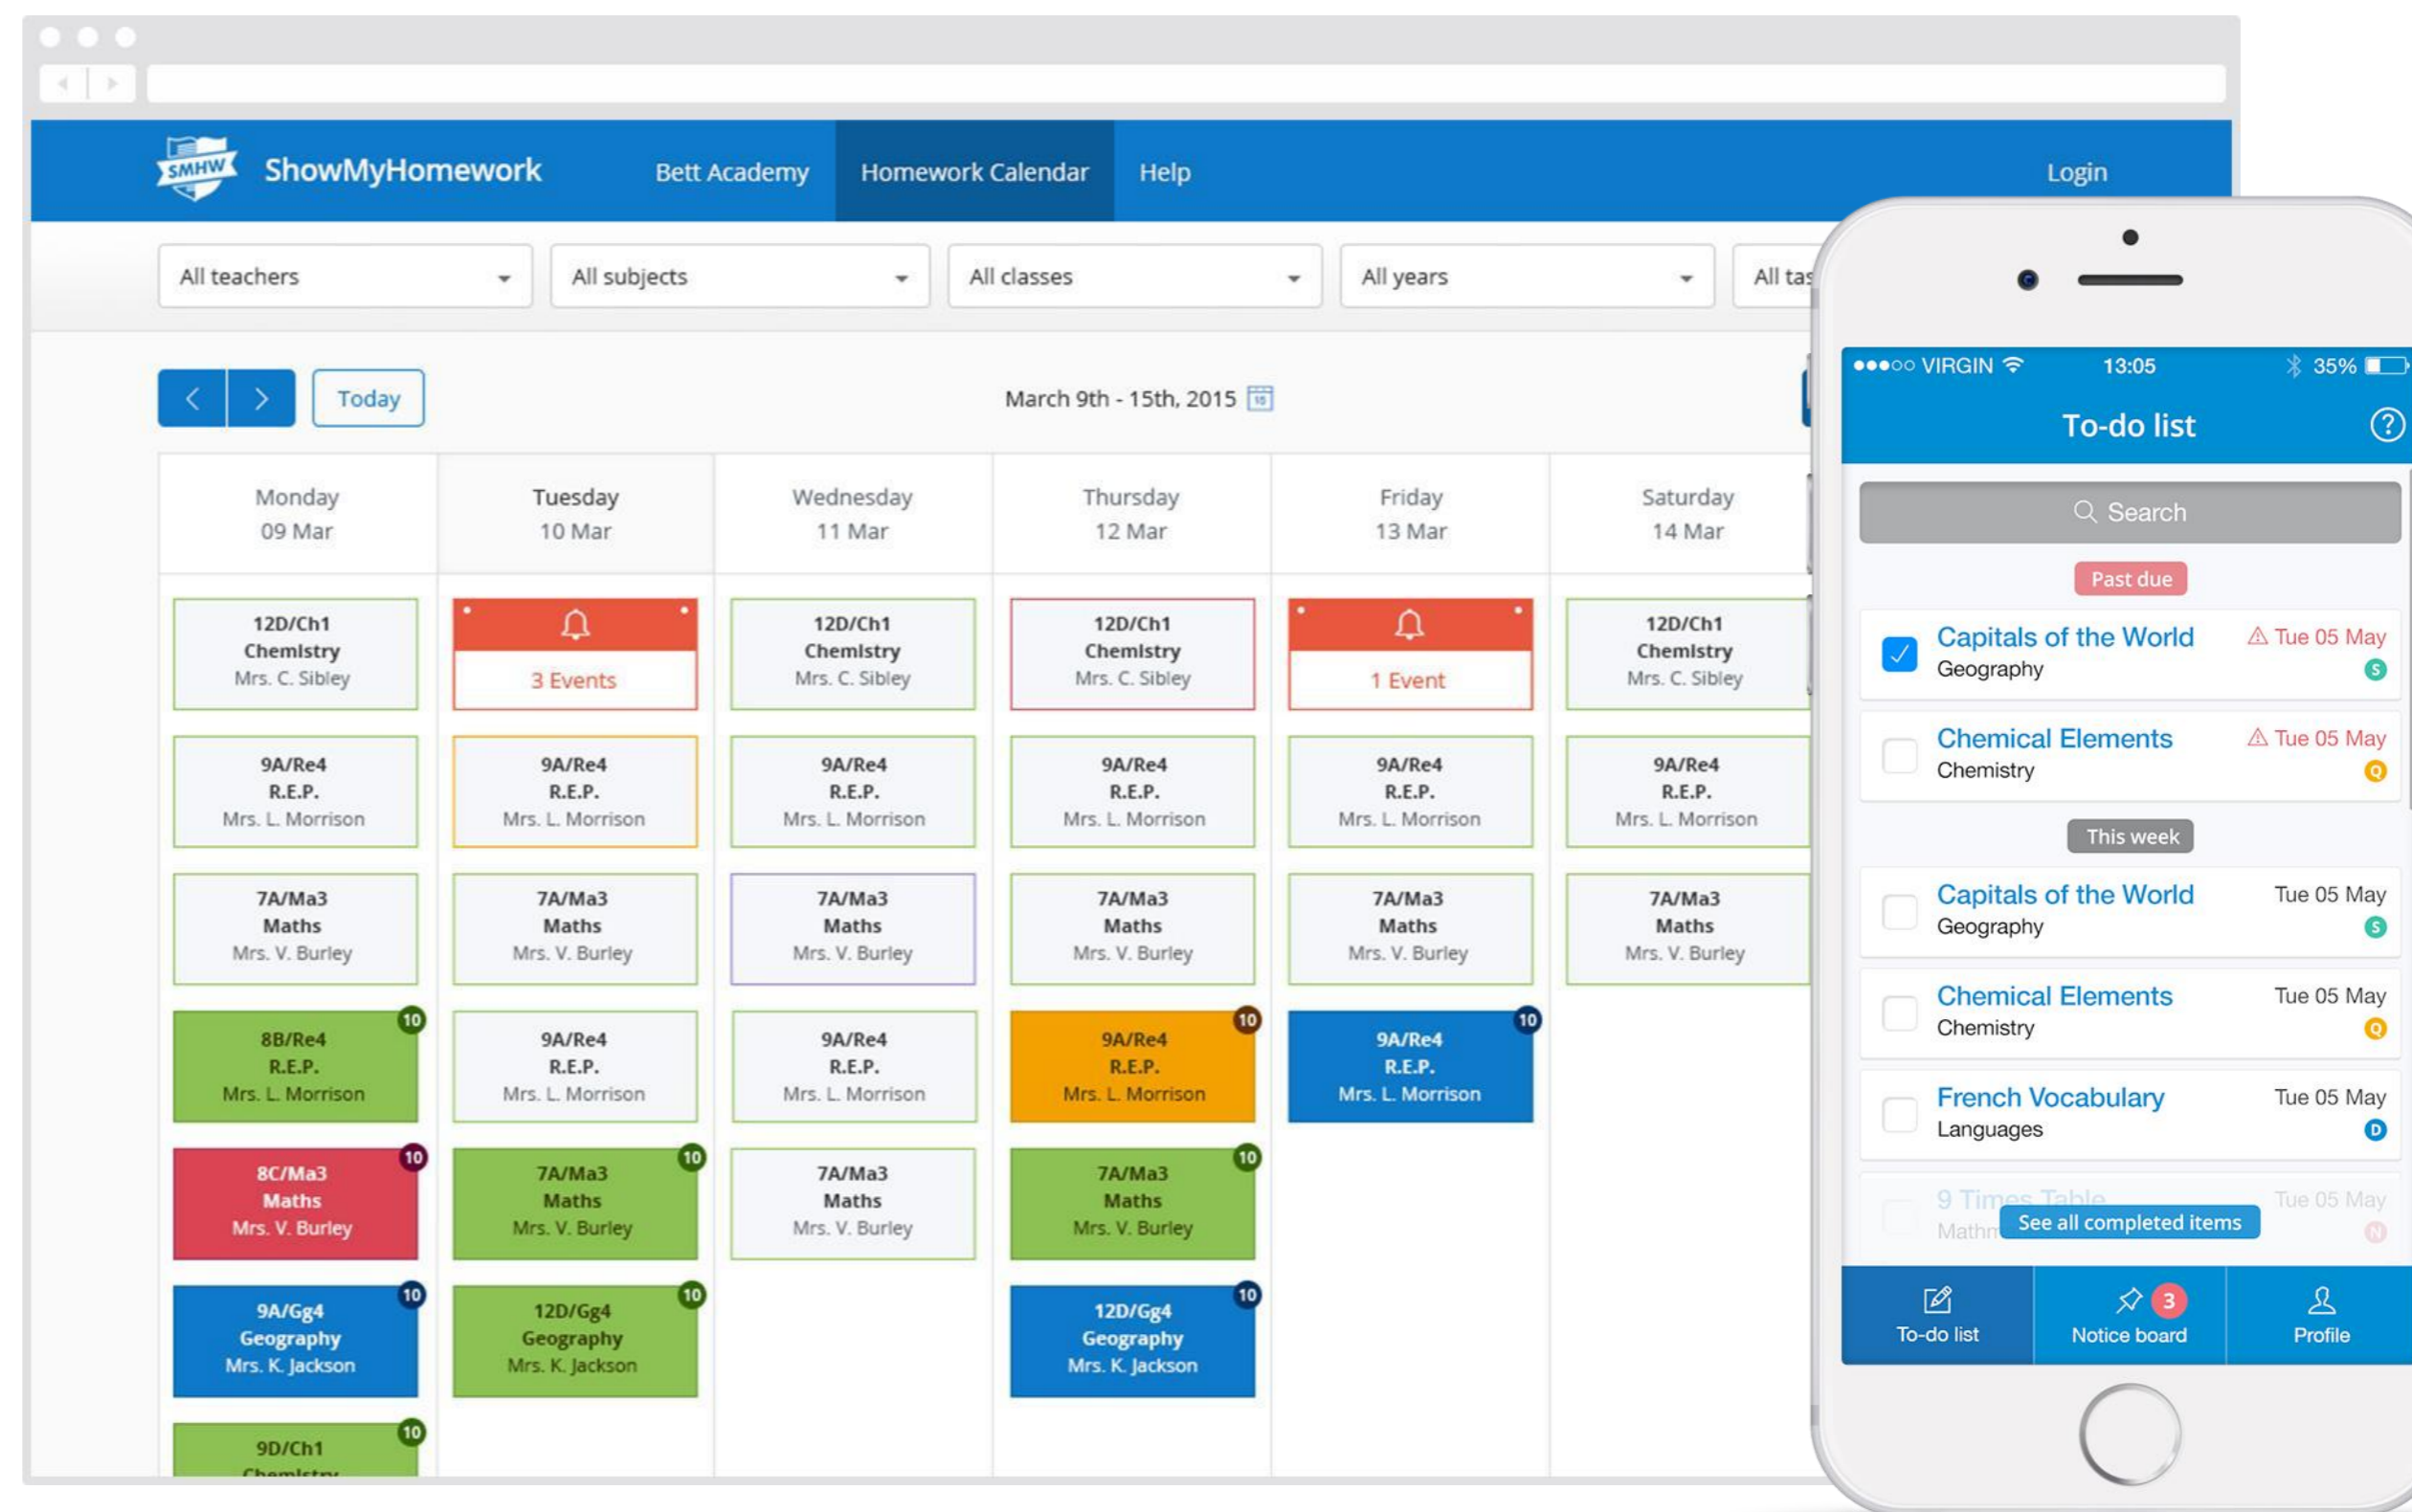

From September 2017 all homework will be displayed online, using Show My Homework.

Increased student engagement

90%

Homework setting consistency

100%

Time saved tracking and monitoring homework

95%

Customer support satisfaction

95%

Benefits for parents

See how Show My Homework can benefit you

Multiple children

If you have more than one child at the school, they will appear on the same page.

From here you can find their Homework; Announcements and Events that apply to them; and their Gradebook.

The screenshot displays a web application interface for a parent, Mr. Barry Breadstick, to manage multiple children's accounts. The interface is divided into two main sections: a left sidebar and a main content area.

The image displays two views of a homework assignment page. The desktop view (top) shows a page titled 'The future of technology essay' by Billy Breadstick. It includes a search bar, a 'Back' button, and tabs for 'Description', 'Assess', 'Discussion', and 'Trends'. The 'Description' tab is active, showing a task description by Miss. T. Teacherson for group 7/His1 - Physics, with due dates 'Set on Tue 05 May' and 'Set on Tue 12 May'. Below the description is a text block of placeholder text. An 'Other information' section lists '60 seconds to answer each question' and 'Students can take the quiz up to three times', with a tip to visit the gradebook. A 'Resources to help you' section lists three items: 'meet_the_team.mov', 'education_podcast.mp3', and 'product_animation.gif', each with download and play/listen options. The mobile view (bottom) shows 'Romeo & Juliet essay coursework preparation' by Mr. D. Piddington, with a due date of 'Tue 05 May' and a description. The mobile view also has a bottom navigation bar with 'To-do list', 'Notice board', and 'Profile'.