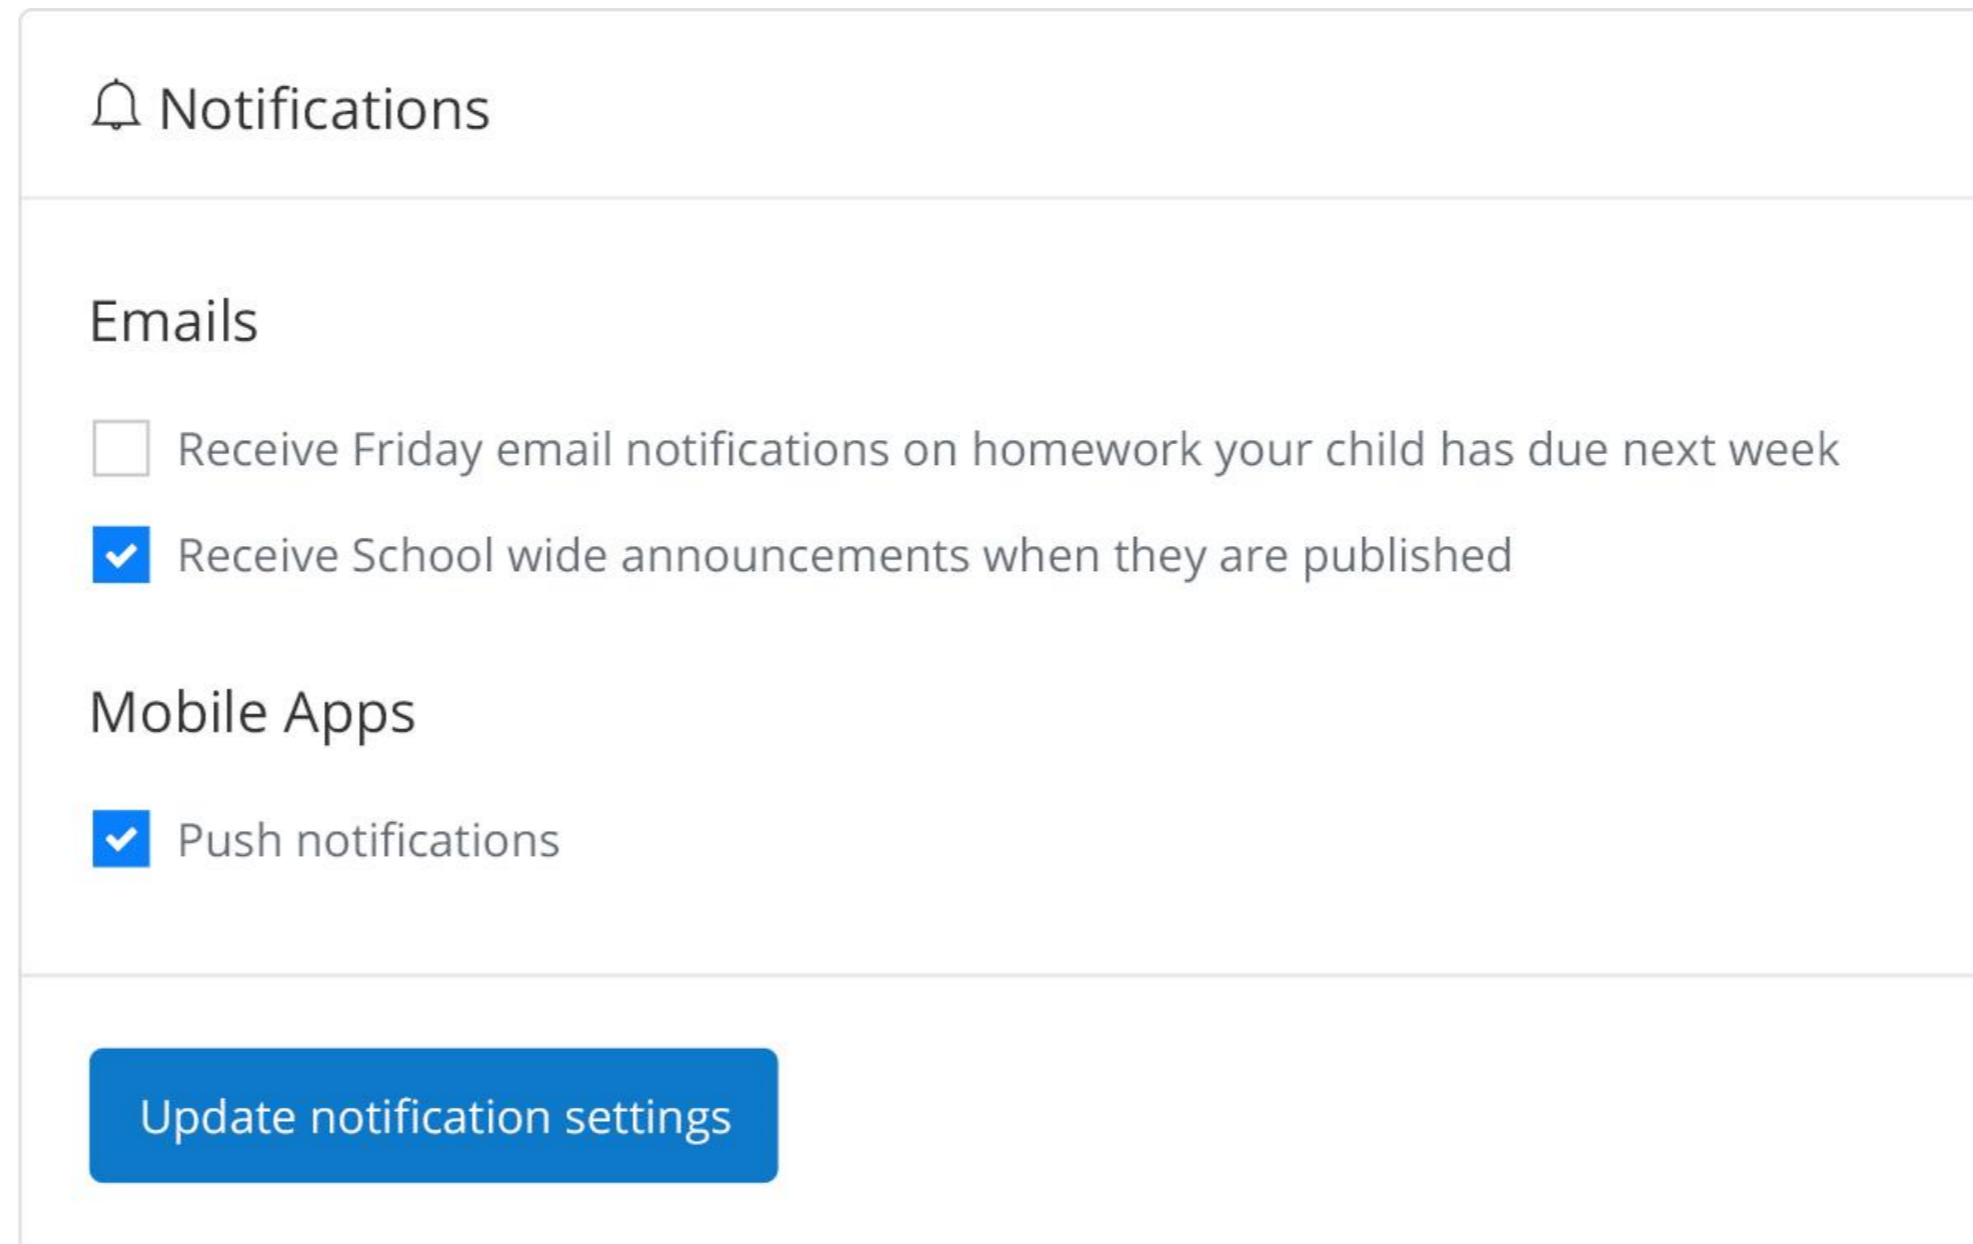

Notifications

In Settings, you can manage Notifications.

Make sure to download the Show My Homework App, for iPhone, iPad, iPod Touch and Android Devices.