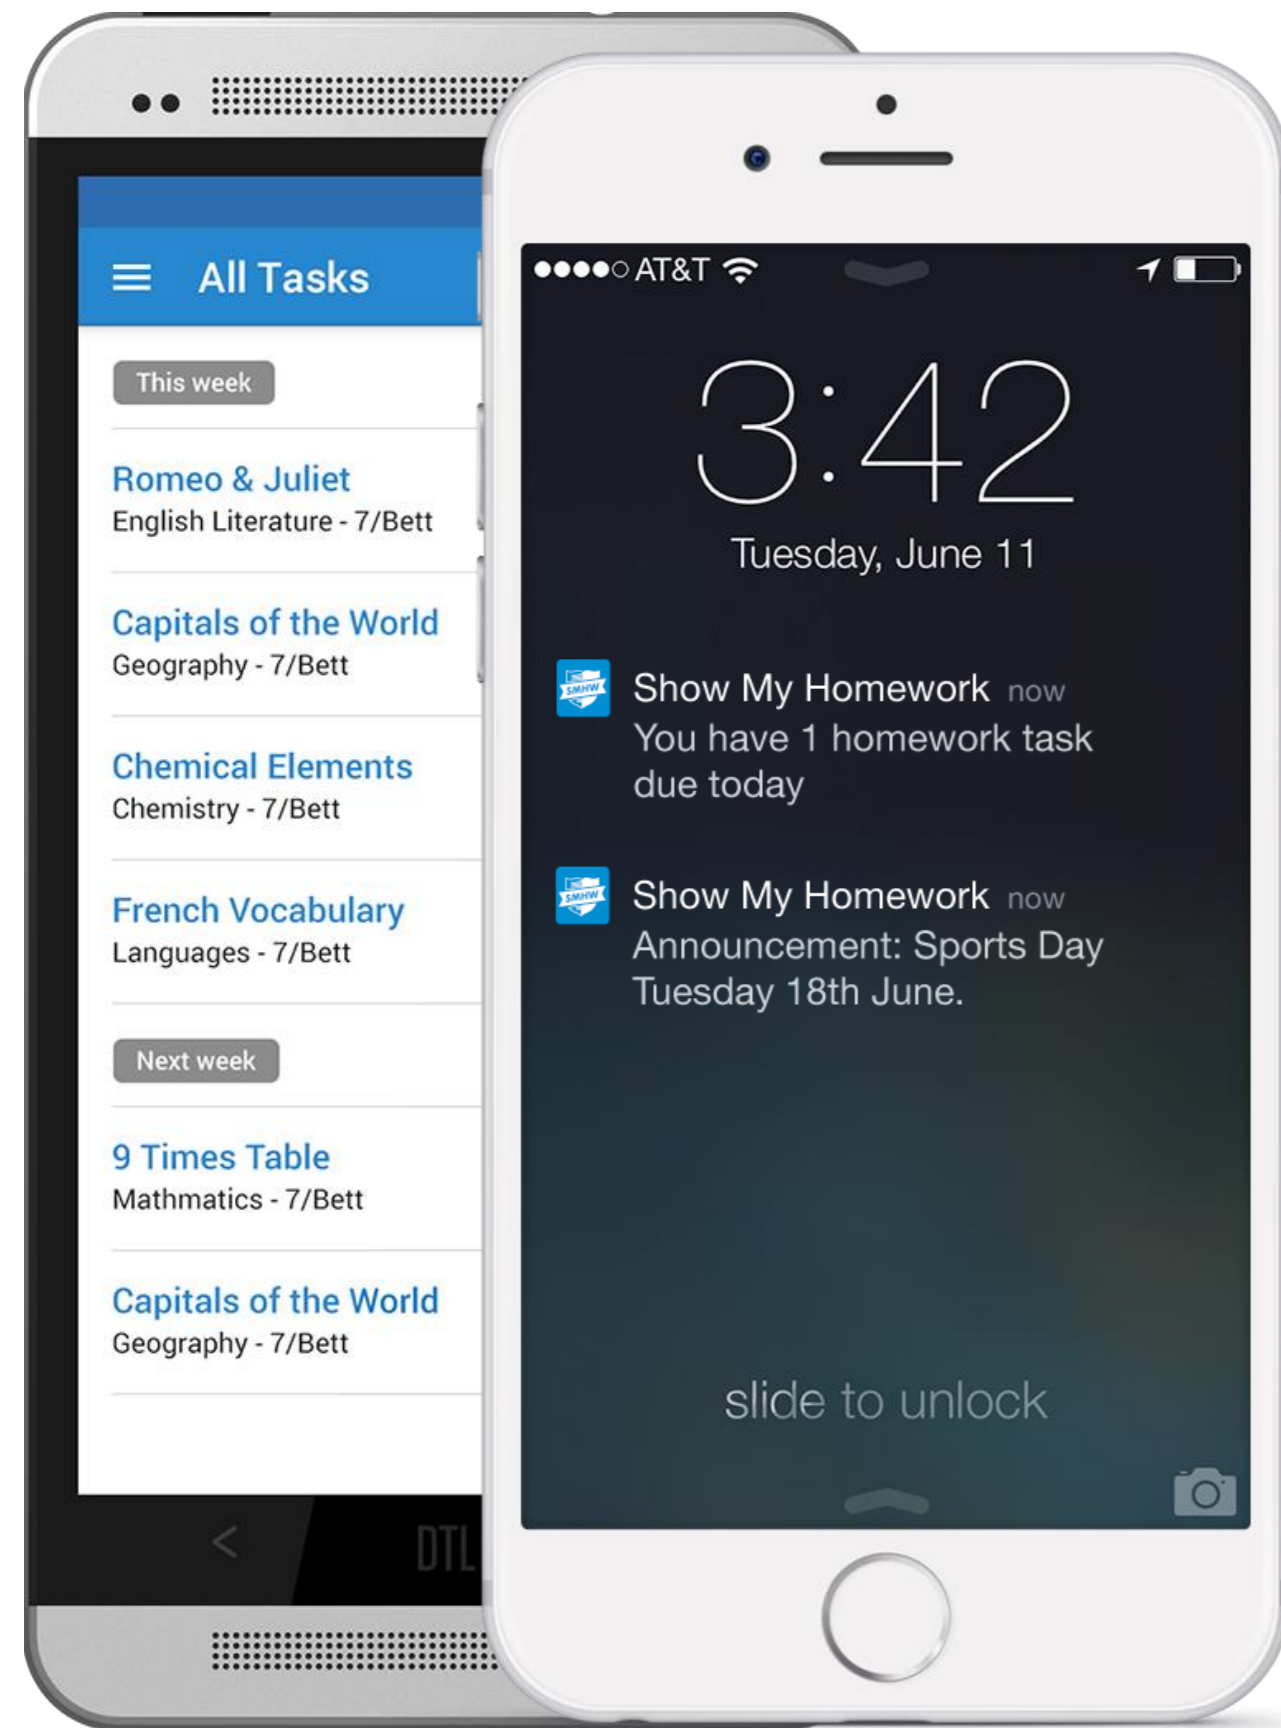

Notifications

In Settings, you can manage Notifications.

Make sure to download the Show My Homework App, for iPhone, iPad, iPod Touch and Android Devices.