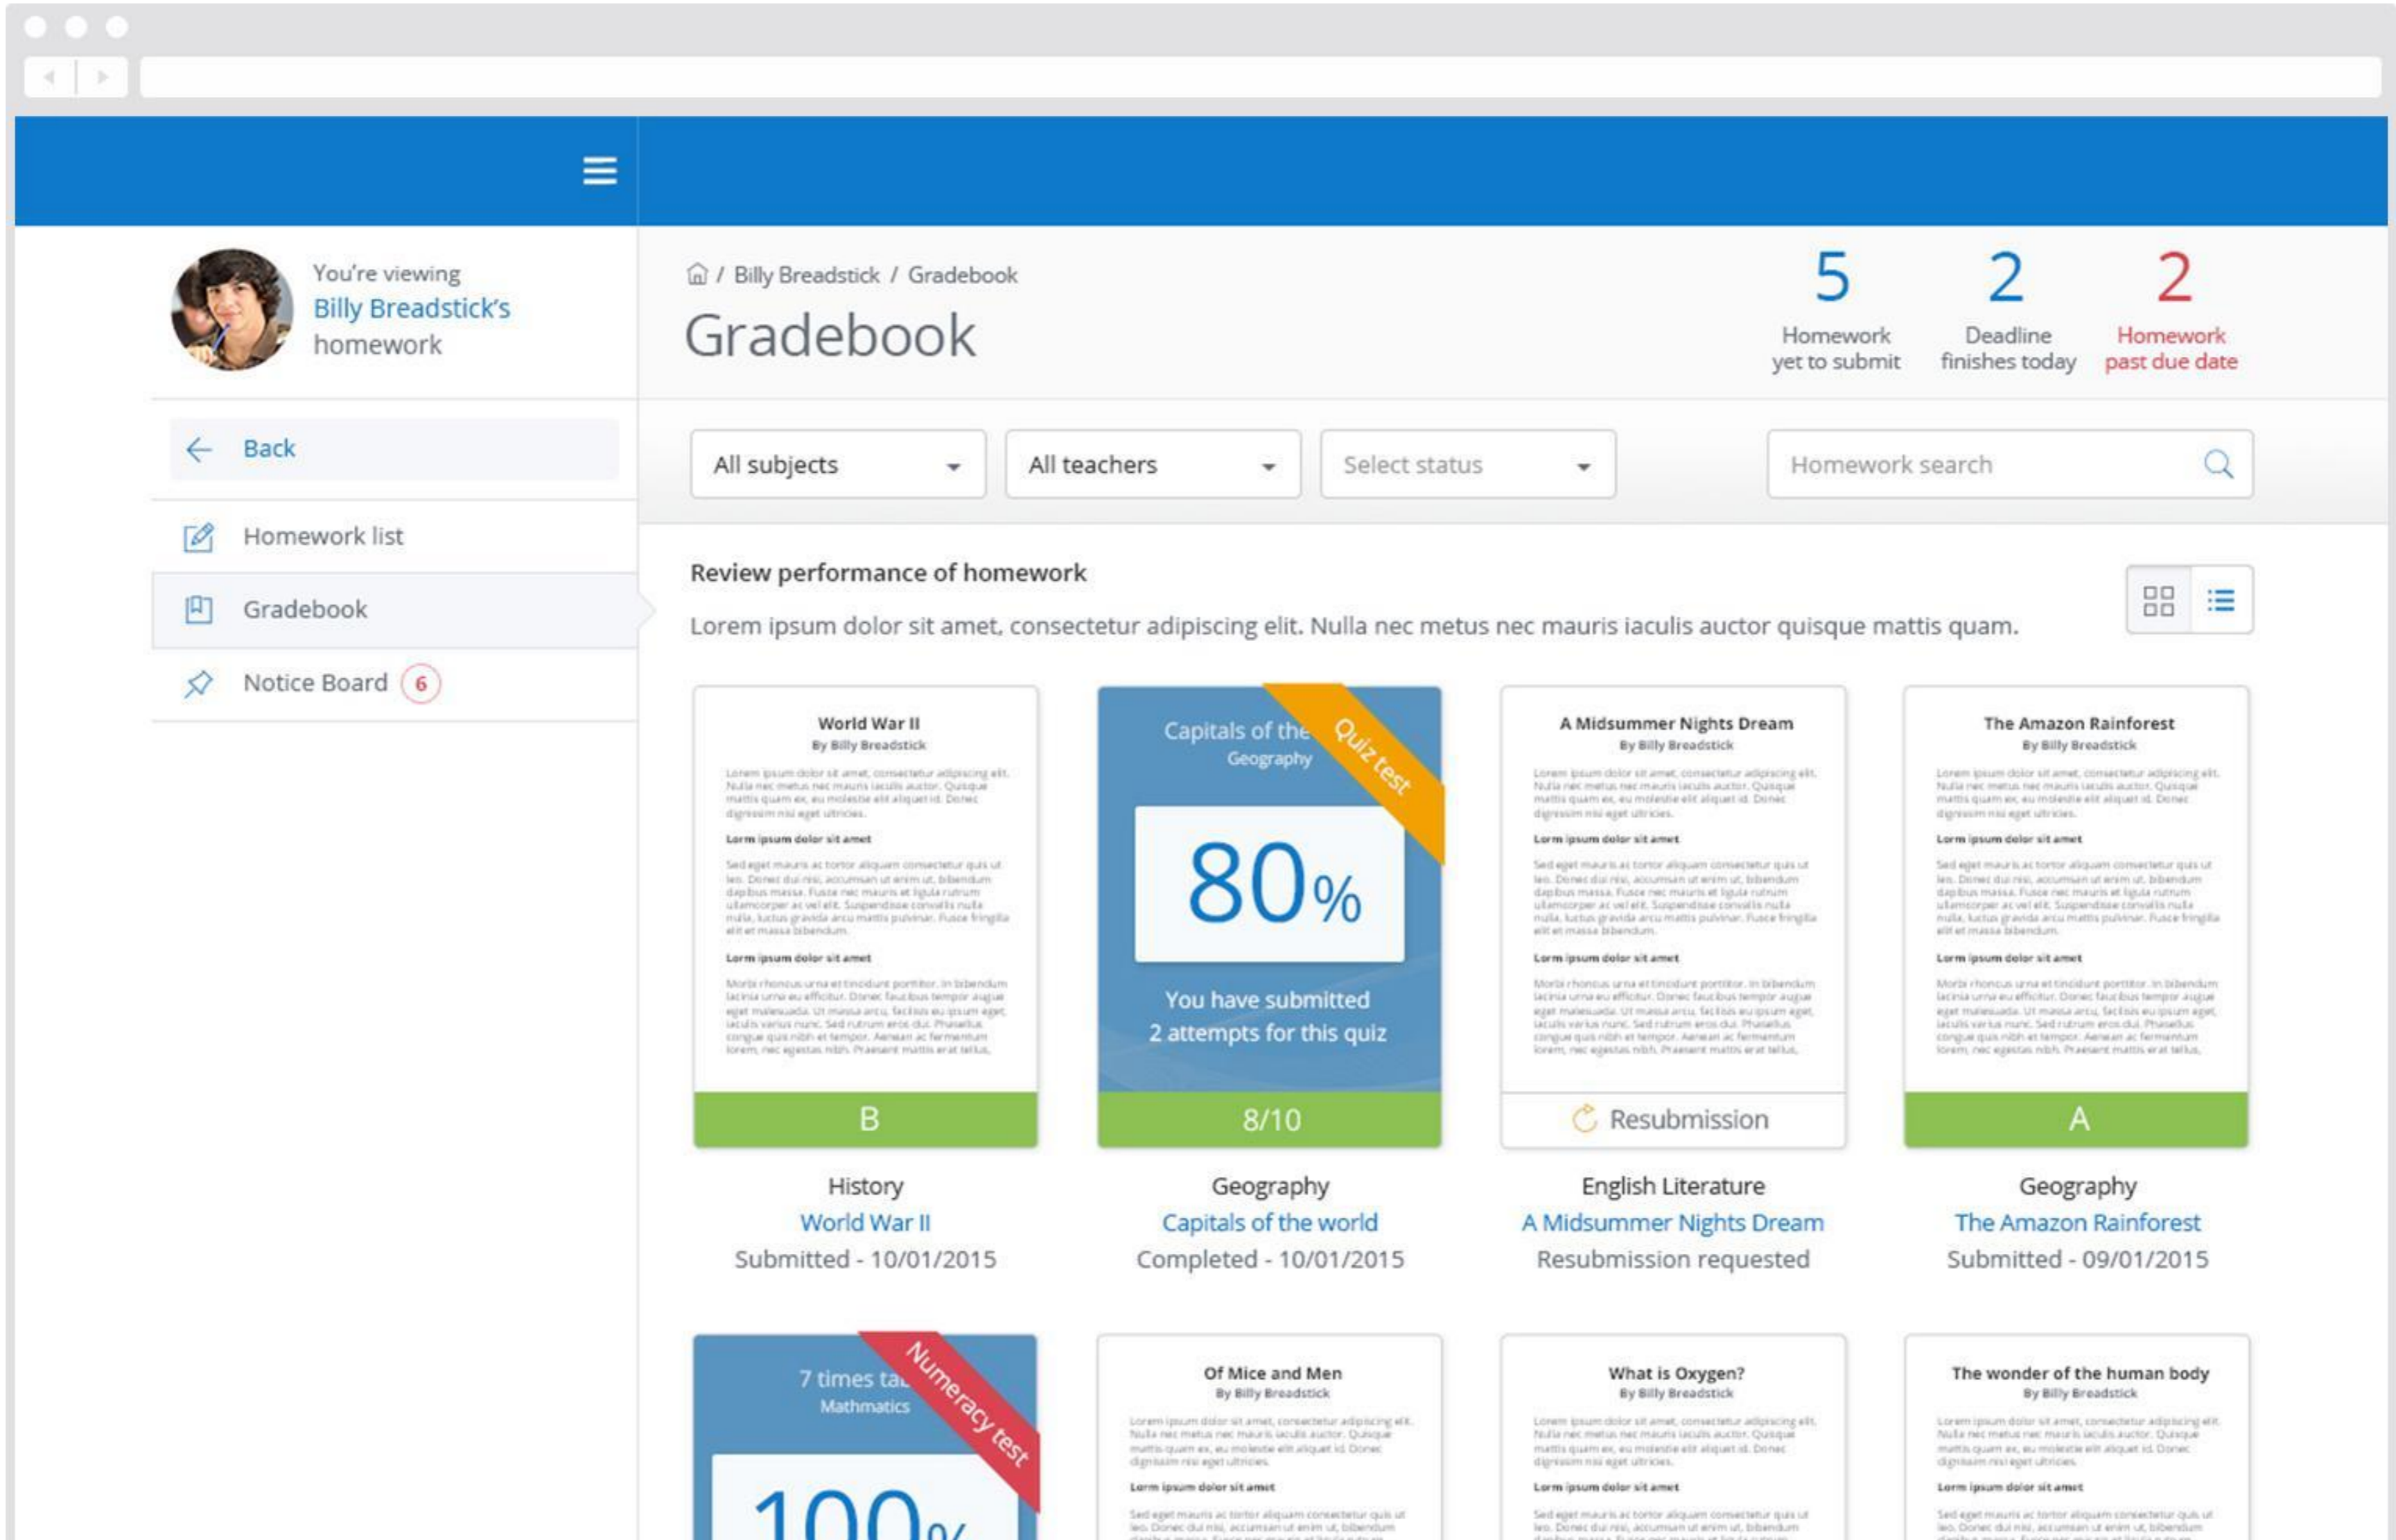

Gradebook

Gradebook helps you keep track of the submission status of homework, and grades, if applicable.

Submission types

- Submitted
- Submitted late
- Absent
- Resubmission
- Not submitted